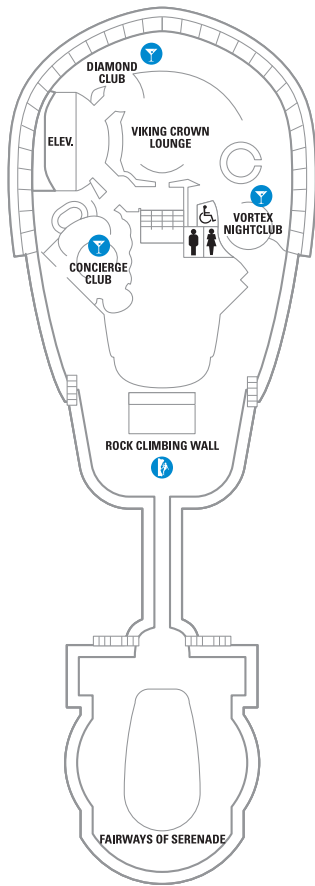

DECK 13

DECK 12

DECK 11

LEGENDS

- △ Stateroom with sofa bed
- ✱ Stateroom has third Pullman bed available
- † Stateroom has third and fourth Pullman beds available
- ◆ Stateroom with sofa bed and third Pullman bed available
- ‡ Stateroom has four additional Pullman beds available
- ‡ Connecting staterooms
- ♿ Indicates accessible staterooms
- ◻ Stateroom has an obstructed view

- ☺ Dining Venue
- ☺ Entertainment Area
- ☺ Bars & Lounges
- ☺ Kids & Teens Area
- ☺ Pool
- ☺ Spa
- ☺ Fitness
- 🏃 Running Track
- 🧗 Rock climbing
- 🌊 FlowRider®
- ℹ Information
- 🏢 Conference Center
- 🛍 Shopping
- 🎮 Casino

- DECK 7**
- SUITES **0T**
 - BALCONY **4B 1D 2D 5D 6D**
 - OCEAN VIEW **1K 2M 3N 8N**
 - INTERIOR **1V 2V 3V 4V**

DECK 6

DECK 5

DECK 4
 OCEAN VIEW 1N 2N 3N 8N
 INTERIOR 1V 2V 2W

DECK 3
 OCEAN VIEW 1N 2N 3N 8N
 INTERIOR 1V 2V 3V 6V