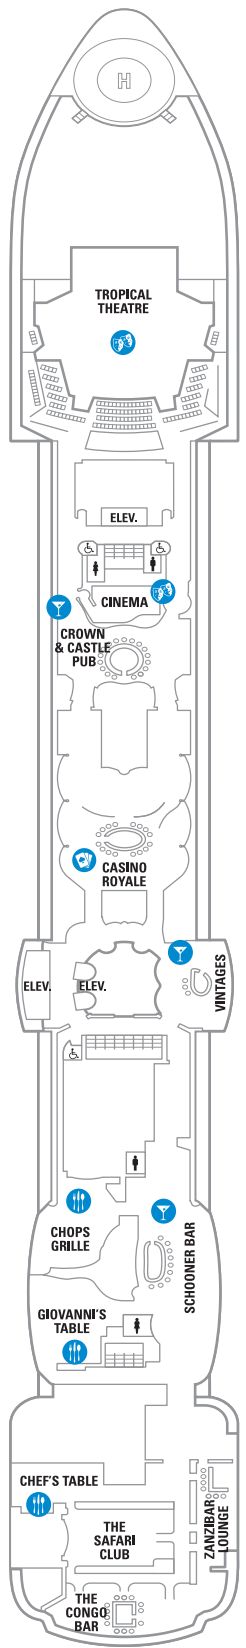

DECK 13

DECK 12

DECK 11

LEGENDS

- △ Stateroom with sofa bed
- ✱ Stateroom has third Pullman bed available
- † Stateroom has third and fourth Pullman beds available
- ◆ Stateroom with sofa bed and third Pullman bed available
- ‡ Stateroom has four additional Pullman beds available
- ‡ Connecting staterooms
- ♿ Indicates accessible staterooms
- ◻ Stateroom has an obstructed view

- ☺ Dining Venue
- ☺ Entertainment Area
- ☺ Bars & Lounges
- ☺ Kids & Teens Area
- ☺ Pool
- ☺ Spa
- ☺ Fitness
- 🏃 Running Track
- 🧗 Rock climbing
- 🌊 FlowRider®
- ℹ Information
- 🏢 Conference Center
- 🛍 Shopping
- 🎮 Casino

DECK 10

SUITES **RS OS GS J3 VT**
 BALCONY **1B 3B 4B 2D 5D 6D**
 INTERIOR **1V 3V 4V**

DECK 9

SUITES **OT**
 BALCONY **1B 2B 3B 4B 1D 2D 5D 6D**
 INTERIOR **1V 2V 3V 4V**

DECK 8

SUITES **OT**
 BALCONY **4B 1D 2D 5D 6D**
 OCEAN VIEW **1K 3N**
 INTERIOR **1V 2V 3V 4V**

- DECK 7**
- SUITES **0T**
 - BALCONY **4B 1D 2D 5D 6D**
 - OCEAN VIEW **1K 2M 3N 8N**
 - INTERIOR **1V 2V 3V 4V**

DECK 6

DECK 5

DECK 4
 OCEAN VIEW 1N 2N 3N 8N
 INTERIOR 1V 2V 2W

DECK 3
 OCEAN VIEW 1N 2N 3N 8N
 INTERIOR 1V 2V 3V 6V