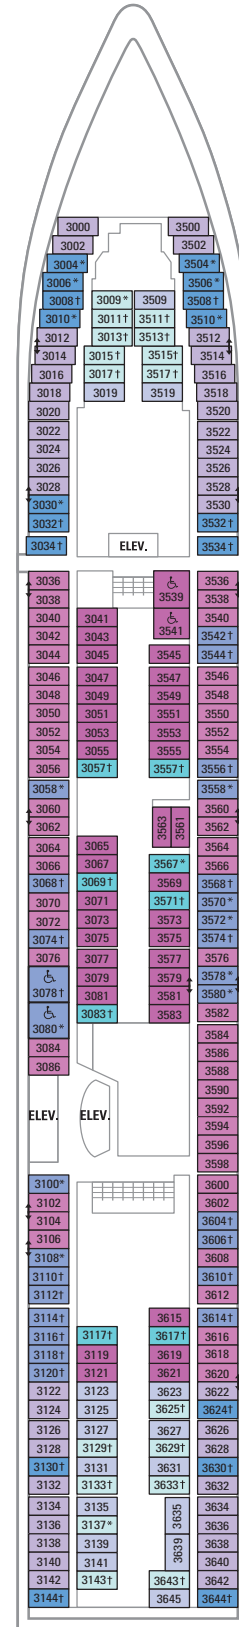

DECK 13

DECK 12

DECK 11

LEGENDS

- △ Stateroom with sofa bed
- ✱ Stateroom has third Pullman bed available
- † Stateroom has third and fourth Pullman beds available
- ◆ Stateroom with sofa bed and third Pullman bed available
- ‡ Stateroom has four additional Pullman beds available
- ‡ Connecting staterooms
- ♿ Indicates accessible staterooms
- ◻ Stateroom has an obstructed view

DECK 10

SUITES **RS OS GS J3 VT**
 BALCONY **1B 3B 4B 2D 5D 6D**
 INTERIOR **1V 3V 4V**

DECK 9

SUITES **OT**
 BALCONY **1B 2B 3B 4B 1D 2D 5D 6D**
 INTERIOR **1V 2V 3V 4V**

DECK 8

SUITES **OT**
 BALCONY **4B 1D 2D 5D 6D**
 OCEAN VIEW **1K 3N**
 INTERIOR **1V 2V 3V 4V**

- DECK 7**
- SUITES **0T**
 - BALCONY **4B 1D 2D 5D 6D**
 - OCEAN VIEW **1K 2M 3N 8N**
 - INTERIOR **1V 2V 3V 4V**

DECK 6

DECK 5

DECK 4
 OCEAN VIEW 1N 2N 3N 8N
 INTERIOR 1V 2V 2W

DECK 3
 OCEAN VIEW 1N 2N 3N 8N
 INTERIOR 1V 2V 3V 6V

OT Owner's Suite - 2 Bedroom - Two bedrooms with two twin beds that convert to Royal King (one room with third and fourth Pullman beds), two bathrooms (one with shower, one with bathtub), living area with double sofa bed, private balcony, and concierge service. Stateroom: 584 sq. ft. Balcony: 151 sq. ft.