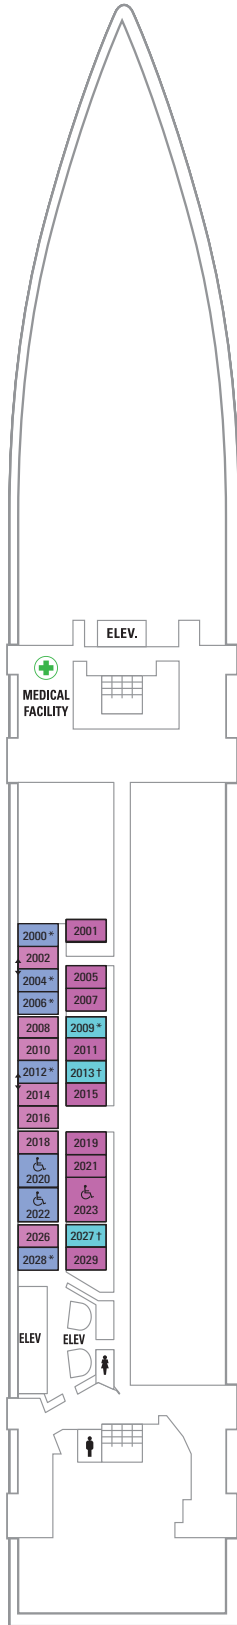

DECK 13

DECK 12

DECK 11

LEGENDS

- △ Stateroom with sofa bed
- ✱ Stateroom has third Pullman bed available
- † Stateroom has third and fourth Pullman beds available
- ◆ Stateroom with sofa bed and third Pullman bed available
- ‡ Stateroom has four additional Pullman beds available
- ‡ Connecting staterooms
- ♿ Indicates accessible staterooms
- ◻ Stateroom has an obstructed view

DECK 10

SUITES **RS OS GS J3 VT**
 BALCONY **1B 3B 4B 2D 5D 6D**
 INTERIOR **1V 3V 4V**

DECK 9

SUITES **OT**
 BALCONY **1B 2B 3B 4B 1D 2D 5D 6D**
 INTERIOR **1V 2V 3V 4V**

DECK 8

SUITES **OT**
 BALCONY **4B 1D 2D 5D 6D**
 OCEAN VIEW **1K 3N**
 INTERIOR **1V 2V 3V 4V**

- DECK 7**
- SUITES **0T**
 - BALCONY **4B 1D 2D 5D 6D**
 - OCEAN VIEW **1K 2M 3N 8N**
 - INTERIOR **1V 2V 3V 4V**

DECK 6

DECK 5

DECK 4
 OCEAN VIEW 1N 2N 3N 8N
 INTERIOR 1V 2V 2W

DECK 3
 OCEAN VIEW 1N 2N 3N 8N
 INTERIOR 1V 2V 3V 6V

OT Owner's Suite - 2 Bedroom - Two bedrooms with two twin beds that convert to Royal King (one room with third and fourth Pullman beds), two bathrooms (one with shower, one with bathtub), living area with double sofa bed, private balcony, and concierge service. Stateroom: 584 sq. ft. Balcony: 151 sq. ft.