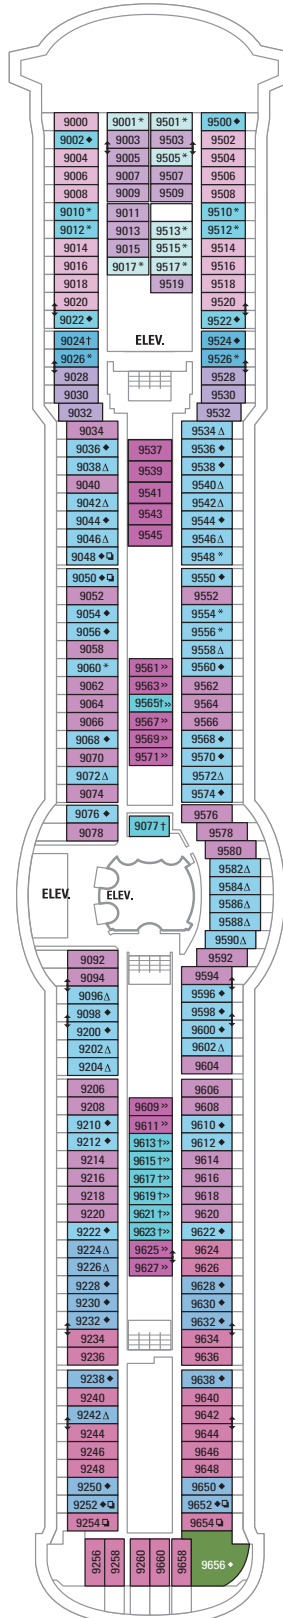

DECK 13

DECK 12

DECK 11

LEGENDS

- △ Stateroom with sofa bed
- ✱ Stateroom has third Pullman bed available
- † Stateroom has third and fourth Pullman beds available
- ◆ Stateroom with sofa bed and third Pullman bed available
- ‡ Stateroom has four additional Pullman beds available
- ‡ Connecting staterooms
- ♿ Indicates accessible staterooms
- ◻ Stateroom has an obstructed view

- ☺ Dining Venue
- ☺ Entertainment Area
- ☺ Bars & Lounges
- ☺ Kids & Teens Area
- ☺ Pool
- ☺ Spa
- ☺ Fitness
- 🏃 Running Track
- 🧗 Rock climbing
- 🌊 FlowRider®
- ℹ Information
- 🏢 Conference Center
- 🛍 Shopping
- 🎮 Casino

DECK 10

SUITES **RS OS GS J3 VT**
 BALCONY **1B 3B 4B 2D 5D 6D**
 INTERIOR **1V 3V 4V**

DECK 9

SUITES **OT**
 BALCONY **1B 2B 3B 4B 1D 2D 5D 6D**
 INTERIOR **1V 2V 3V 4V**

DECK 8

SUITES **OT**
 BALCONY **4B 1D 2D 5D 6D**
 OCEAN VIEW **1K 3N**
 INTERIOR **1V 2V 3V 4V**

- DECK 7**
- SUITES **0T**
 - BALCONY **4B 1D 2D 5D 6D**
 - OCEAN VIEW **1K 2M 3N 8N**
 - INTERIOR **1V 2V 3V 4V**

DECK 6

DECK 5

DECK 4
 OCEAN VIEW 1N 2N 3N 8N
 INTERIOR 1V 2V 2W

DECK 3
 OCEAN VIEW 1N 2N 3N 8N
 INTERIOR 1V 2V 3V 6V