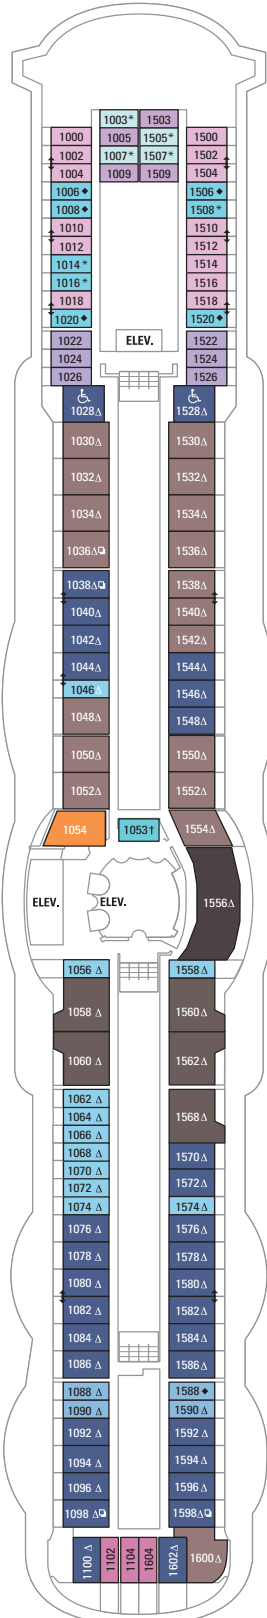

DECK 13

DECK 12

DECK 11

LEGENDS

- △ Stateroom with sofa bed
- ✱ Stateroom has third Pullman bed available
- † Stateroom has third and fourth Pullman beds available
- ◆ Stateroom with sofa bed and third Pullman bed available
- ‡ Stateroom has four additional Pullman beds available
- ‡ Connecting staterooms
- ♿ Indicates accessible staterooms
- ◻ Stateroom has an obstructed view

- ☺ Dining Venue
- ☺ Entertainment Area
- ☺ Bars & Lounges
- ☺ Kids & Teens Area
- ☺ Pool
- ☺ Spa
- ☺ Fitness
- 🏃 Running Track
- 🧗 Rock climbing
- 🌊 FlowRider®
- ℹ Information
- 🏢 Conference Center
- 🛍 Shopping
- 🎮 Casino

DECK 10

SUITES **RS OS GS J3 VT**
 BALCONY **1B 3B 4B 2D 5D 6D**
 INTERIOR **1V 3V 4V**

DECK 9

SUITES **OT**
 BALCONY **1B 2B 3B 4B 1D 2D 5D 6D**
 INTERIOR **1V 2V 3V 4V**

DECK 8

SUITES **OT**
 BALCONY **4B 1D 2D 5D 6D**
 OCEAN VIEW **1K 3N**
 INTERIOR **1V 2V 3V 4V**

- DECK 7**
- SUITES **0T**
 - BALCONY **4B 1D 2D 5D 6D**
 - OCEAN VIEW **1K 2M 3N 8N**
 - INTERIOR **1V 2V 3V 4V**

DECK 6

DECK 5

DECK 4
 OCEAN VIEW 1N 2N 3N 8N
 INTERIOR 1V 2V 2W

DECK 3
 OCEAN VIEW 1N 2N 3N 8N
 INTERIOR 1V 2V 3V 6V