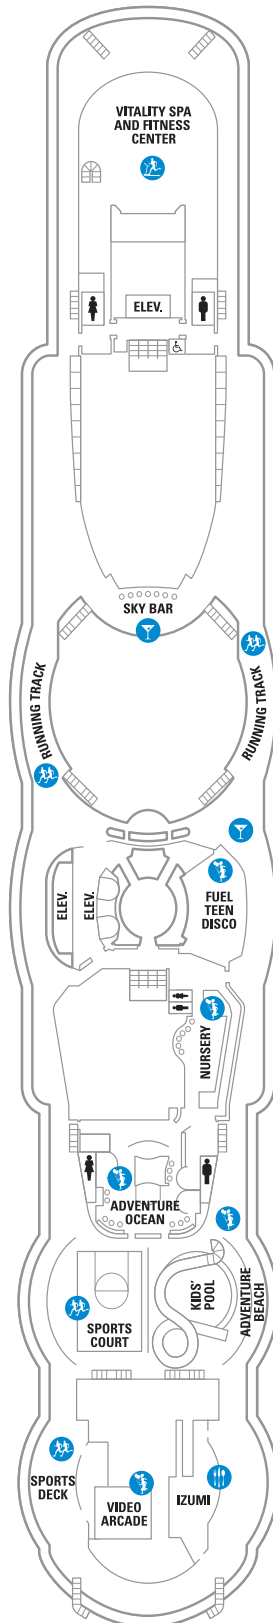

DECK 13

DECK 12

DECK 11

LEGENDS

- △ Stateroom with sofa bed
- ✱ Stateroom has third Pullman bed available
- † Stateroom has third and fourth Pullman beds available
- ◆ Stateroom with sofa bed and third Pullman bed available
- ‡ Stateroom has four additional Pullman beds available
- ‡ Connecting staterooms
- ♿ Indicates accessible staterooms
- ◻ Stateroom has an obstructed view

- ☺ Dining Venue
- ☺ Entertainment Area
- ☺ Bars & Lounges
- ☺ Kids & Teens Area
- ☺ Pool
- ☺ Spa
- ☺ Fitness
- 🏃 Running Track
- 🧗 Rock climbing
- 🌊 FlowRider®
- ℹ Information
- 🏢 Conference Center
- 🛍 Shopping
- 🎮 Casino

DECK 10

SUITES **RS OS GS J3 VT**
 BALCONY **1B 3B 4B 2D 5D 6D**
 INTERIOR **1V 3V 4V**

DECK 9

SUITES **OT**
 BALCONY **1B 2B 3B 4B 1D 2D 5D 6D**
 INTERIOR **1V 2V 3V 4V**

DECK 8

SUITES **OT**
 BALCONY **4B 1D 2D 5D 6D**
 OCEAN VIEW **1K 3N**
 INTERIOR **1V 2V 3V 4V**

- DECK 7**
- SUITES **0T**
 - BALCONY **4B 1D 2D 5D 6D**
 - OCEAN VIEW **1K 2M 3N 8N**
 - INTERIOR **1V 2V 3V 4V**

DECK 6

DECK 5

DECK 4
 OCEAN VIEW 1N 2N 3N 8N
 INTERIOR 1V 2V 2W

DECK 3
 OCEAN VIEW 1N 2N 3N 8N
 INTERIOR 1V 2V 3V 6V