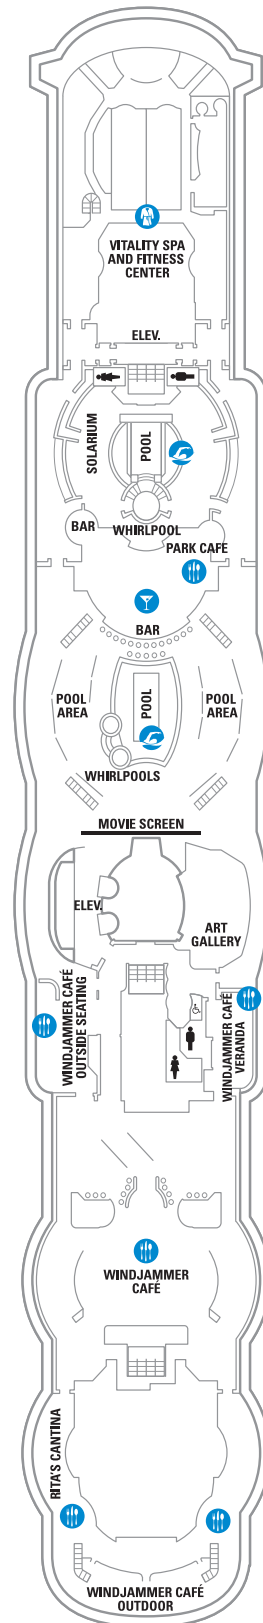

DECK 13

DECK 12

DECK 11

LEGENDS

- △ Stateroom with sofa bed
- ✱ Stateroom has third Pullman bed available
- † Stateroom has third and fourth Pullman beds available
- ◆ Stateroom with sofa bed and third Pullman bed available
- ‡ Stateroom has four additional Pullman beds available
- ‡ Connecting staterooms
- ♿ Indicates accessible staterooms
- ◻ Stateroom has an obstructed view

- ☺ Dining Venue
- ☺ Entertainment Area
- ☺ Bars & Lounges
- ☺ Kids & Teens Area
- ☺ Pool
- ☺ Spa
- ☺ Fitness
- 🏃 Running Track
- 🧗 Rock climbing
- 🌊 FlowRider®
- ℹ Information
- 🏢 Conference Center
- 🛍 Shopping
- 🎮 Casino

DECK 10

SUITES **RS OS GS J3 VT**
 BALCONY **1B 3B 4B 2D 5D 6D**
 INTERIOR **1V 3V 4V**

DECK 9

SUITES **OT**
 BALCONY **1B 2B 3B 4B 1D 2D 5D 6D**
 INTERIOR **1V 2V 3V 4V**

DECK 8

SUITES **OT**
 BALCONY **4B 1D 2D 5D 6D**
 OCEAN VIEW **1K 3N**
 INTERIOR **1V 2V 3V 4V**

- DECK 7**
- SUITES **0T**
 - BALCONY **4B 1D 2D 5D 6D**
 - OCEAN VIEW **1K 2M 3N 8N**
 - INTERIOR **1V 2V 3V 4V**

DECK 6

DECK 5

DECK 4
 OCEAN VIEW 1N 2N 3N 8N
 INTERIOR 1V 2V 2W

DECK 3
 OCEAN VIEW 1N 2N 3N 8N
 INTERIOR 1V 2V 3V 6V