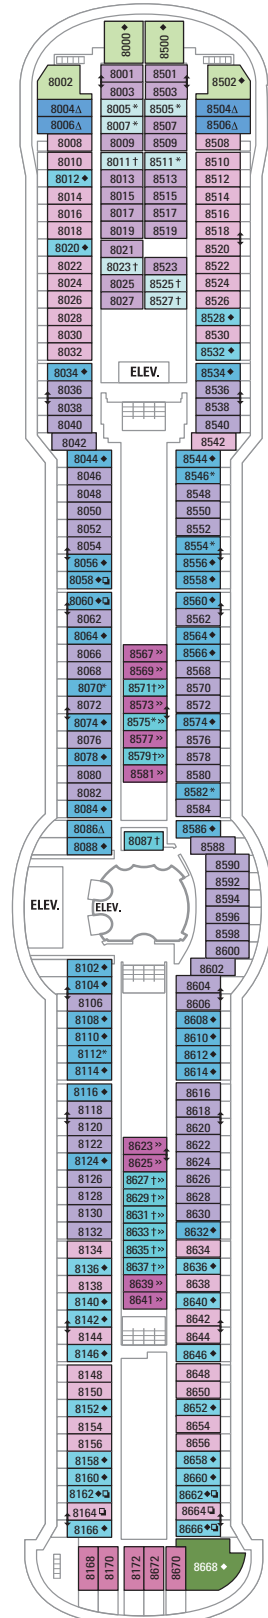

DECK 13

DECK 12

DECK 11

LEGENDS

- △ Stateroom with sofa bed
- ✱ Stateroom has third Pullman bed available
- † Stateroom has third and fourth Pullman beds available
- ◆ Stateroom with sofa bed and third Pullman bed available
- ‡ Stateroom has four additional Pullman beds available
- ‡ Connecting staterooms
- ♿ Indicates accessible staterooms
- ◻ Stateroom has an obstructed view

- ☺ Dining Venue
- ☺ Entertainment Area
- ☺ Bars & Lounges
- ☺ Kids & Teens Area
- ☺ Pool
- ☺ Spa
- ☺ Fitness
- 🏃 Running Track
- 🧗 Rock climbing
- 🌊 FlowRider®
- ℹ Information
- 🏢 Conference Center
- 🛍 Shopping
- 🎮 Casino

DECK 10

SUITES **RS OS GS J3 VT**
 BALCONY **1B 3B 4B 2D 5D 6D**
 INTERIOR **1V 3V 4V**

DECK 9

SUITES **OT**
 BALCONY **1B 2B 3B 4B 1D 2D 5D 6D**
 INTERIOR **1V 2V 3V 4V**

DECK 8

SUITES **OT**
 BALCONY **4B 1D 2D 5D 6D**
 OCEAN VIEW **1K 3N**
 INTERIOR **1V 2V 3V 4V**

- DECK 7**
- SUITES **0T**
 - BALCONY **4B 1D 2D 5D 6D**
 - OCEAN VIEW **1K 2M 3N 8N**
 - INTERIOR **1V 2V 3V 4V**

DECK 6

DECK 5

DECK 4
 OCEAN VIEW 1N 2N 3N 8N
 INTERIOR 1V 2V 2W

DECK 3
 OCEAN VIEW 1N 2N 3N 8N
 INTERIOR 1V 2V 3V 6V