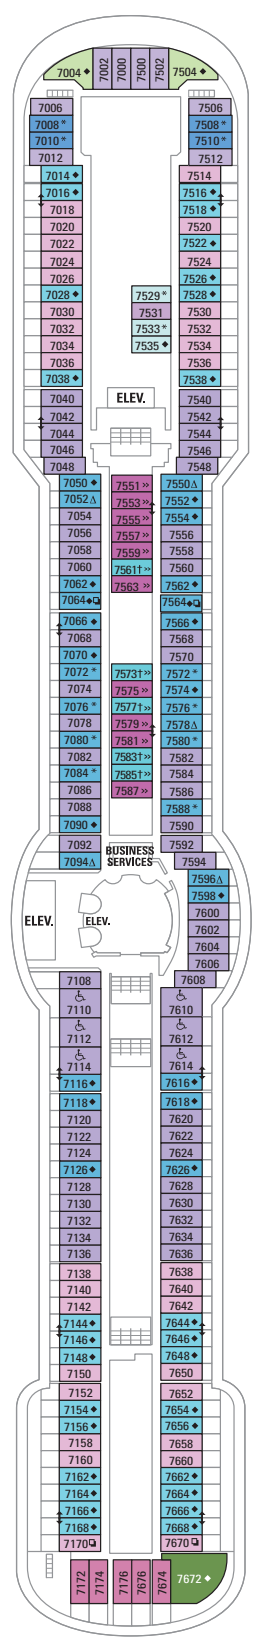

DECK 13

DECK 12

DECK 11

LEGENDS

- △ Stateroom with sofa bed
- ✱ Stateroom has third Pullman bed available
- † Stateroom has third and fourth Pullman beds available
- ◆ Stateroom with sofa bed and third Pullman bed available
- ‡ Stateroom has four additional Pullman beds available
- ‡ Connecting staterooms
- ♿ Indicates accessible staterooms
- ◻ Stateroom has an obstructed view

- ☺ Dining Venue
- ☺ Entertainment Area
- ☺ Bars & Lounges
- ☺ Kids & Teens Area
- ☺ Pool
- ☺ Spa
- ☺ Fitness
- 🏃 Running Track
- 🧗 Rock climbing
- 🌊 FlowRider®
- ℹ Information
- 🏢 Conference Center
- 🛍 Shopping
- 🎮 Casino

DECK 10

SUITES **RS OS GS J3 VT**
 BALCONY **1B 3B 4B 2D 5D 6D**
 INTERIOR **1V 3V 4V**

DECK 9

SUITES **OT**
 BALCONY **1B 2B 3B 4B 1D 2D 5D 6D**
 INTERIOR **1V 2V 3V 4V**

DECK 8

SUITES **OT**
 BALCONY **4B 1D 2D 5D 6D**
 OCEAN VIEW **1K 3N**
 INTERIOR **1V 2V 3V 4V**

- DECK 7**
- SUITES **0T**
 - BALCONY **4B 1D 2D 5D 6D**
 - OCEAN VIEW **1K 2M 3N 8N**
 - INTERIOR **1V 2V 3V 4V**

DECK 6

DECK 5

DECK 4
 OCEAN VIEW 1N 2N 3N 8N
 INTERIOR 1V 2V 2W

DECK 3
 OCEAN VIEW 1N 2N 3N 8N
 INTERIOR 1V 2V 3V 6V